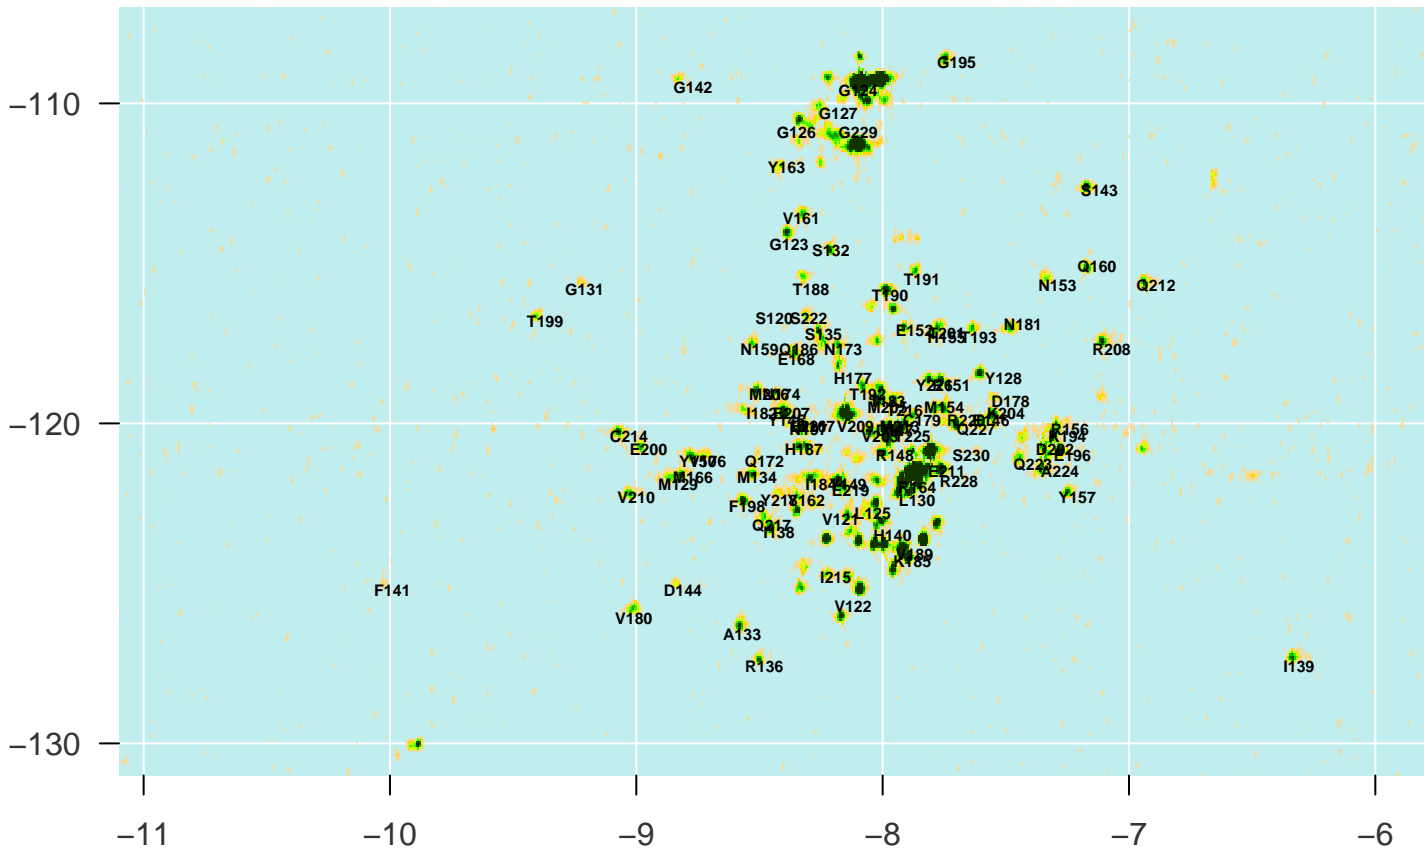

15N chemical shift (ppm)

1H chemical shift (ppm)